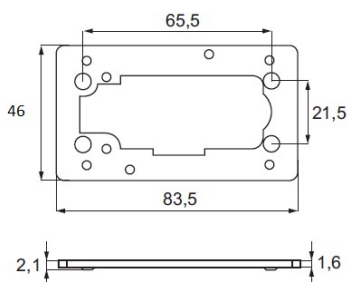

PRODUCT SHEET

Description:

Back Plate F/Wood Mounting F/Lock M238,Steel NPL, F/16-35mm,

Item number:

14.08.264-0

Units	Box	Carton	HS Code	Barcode
Pcs.	50	200	8301600090	
				5704866465557

Panel thickness: 16 - 35 mm

1. Remove the original screws (3 pcs, screw position shown as below).
2. Replace with 5 new screws in A position and 2 nuts in B position.

SISO A/S

Mileparken 11
DK-2740 Skovlunde
Denmark
VAT: DK 24786013