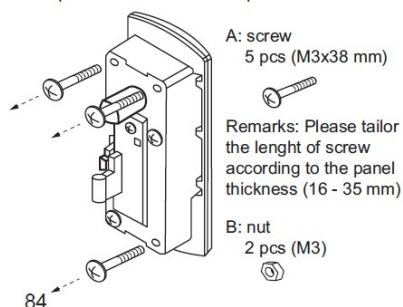

PRODUCT SHEET

Description:

Back Plate F/Wood Mounting F/Lock M238,Steel NPL, F/16-35mm,

Item number:

14.08.264-0

Units	Box	Carton	HS Code	Barcode
Pcs.	50	200	8301600090	
				5704866465557

Panel thickness: 16 - 35 mm

1. Remove the original screws (3 pcs, screw position shown as below).
2. Replace with 5 new screws in A position and 2 nuts in B position.

SISO A/S

Mileparken 11
DK-2740 Skovlunde
Denmark
VAT: DK 24786013