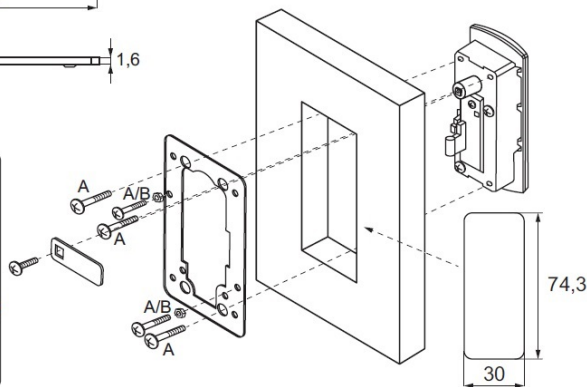

PRODUCT SHEET

Description:

Back Plate F/Wood Mounting F/Lock M238,Steel NPL, F/16-35mm,

Item number:

14.08.264-0

Units	Box	Carton	HS Code	Barcode
Pcs.	50	200	8301600090	
				5704866465557

Panel thickness: 16 - 35 mm

1. Remove the original screws (3 pcs, screw position shown as below).
2. Replace with 5 new screws in A position and 2 nuts in B position.

SISO A/S

Mileparken 11
DK-2740 Skovlunde
Denmark
VAT: DK 24786013