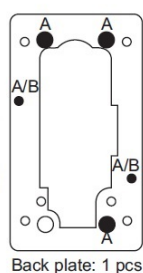

PRODUCT SHEET

Description:

Back Plate F/Wood Mounting F/Lock M238,Steel NPL, F/16-35mm,

Item number:

14.08.264-0

Units	Box	Carton	HS Code	Barcode
Pcs.	50	200	8301600090	
				5704866465557

Panel thickness: 16 - 35 mm

1. Remove the original screws (3 pcs, screw position shown as below).
2. Replace with 5 new screws in A position and 2 nuts in B position.

SISO A/S

Mileparken 11
DK-2740 Skovlunde
Denmark
VAT: DK 24786013